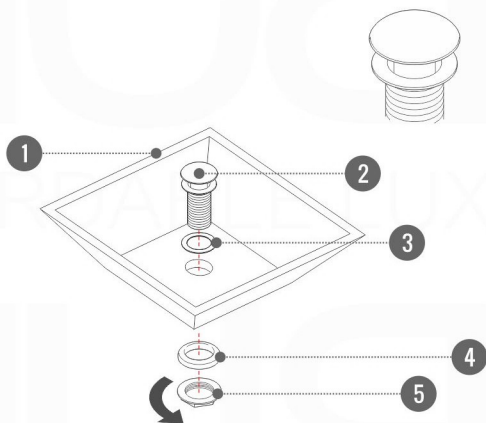

NUDO 24

Sink: SpainSink24

Dimensions:	width	depth	height
inches	23.62"	20.43"	34.48"
mm	600	519	876

NOTE: DIMENSIONS AND TECHNICAL DETAILS ARE SUBJECT TO CHANGE WITHOUT NOTICE

FRONT ELEVATION

SIDE ELEVATION

TOP ELEVATION

SQUARE SINK SPAIN 24"

. FRONT ELEVATION

. TOP ELEVATION

. SIDE ELEVATION

Pop-Up / P-trap Installation Instructions INSTALLATION GUIDE

FOR SINKS WITHOUT OVERFLOW
#SKU: P101N / P102N

FOR SINKS WITHOUT OVERFLOW
#SKU: P101 / P102