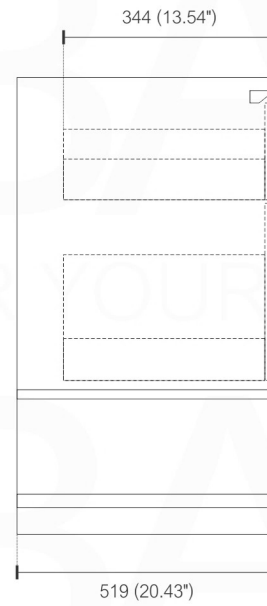

NUDO 24

Sink: SpainSink24

Dimensions:	width	depth	height
inches	23.62"	20.43"	34.48"
mm	600	519	876

NOTE: DIMENSIONS AND TECHNICAL DETAILS ARE SUBJECT TO CHANGE WITHOUT NOTICE

FRONT ELEVATION

SIDE ELEVATION

TOP ELEVATION

SQUARE SINK SPAIN 24"

. FRONT ELEVATION

. TOP ELEVATION

. SIDE ELEVATION

Pop-Up / P-trap Installation Instructions INSTALLATION GUIDE

FOR SINKS WITHOUT OVERFLOW
#SKU: P101N / P102N

FOR SINKS WITHOUT OVERFLOW
#SKU: P101 / P102