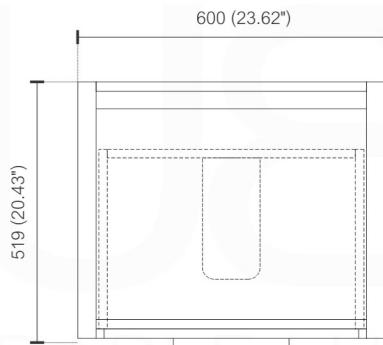

NUDO 24

Sink: SpainSink24

Dimensions:	width	depth	height
inches	23.62"	20.43"	34.48"
mm	600	519	876

NOTE: DIMENSIONS AND TECHNICAL DETAILS ARE SUBJECT TO CHANGE WITHOUT NOTICE

FRONT ELEVATION

SIDE ELEVATION

TOP ELEVATION

SQUARE SINK SPAIN 24"

. FRONT ELEVATION

. TOP ELEVATION

. SIDE ELEVATION

Pop-Up / P-trap Installation Instructions INSTALLATION GUIDE

FOR SINKS WITHOUT OVERFLOW
#SKU: P101N / P102N

FOR SINKS WITHOUT OVERFLOW
#SKU: P101 / P102