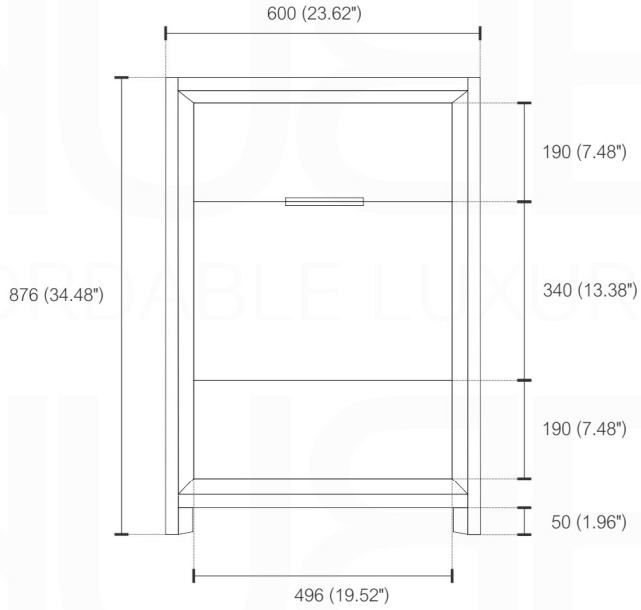

NUDO 24

Sink: SpainSink24

Dimensions:	width	depth	height
inches	23.62"	20.43"	34.48"
mm	600	519	876

NOTE: DIMENSIONS AND TECHNICAL DETAILS ARE SUBJECT TO CHANGE WITHOUT NOTICE

FRONT ELEVATION

SIDE ELEVATION

TOP ELEVATION

SQUARE SINK SPAIN 24"

. FRONT ELEVATION

. TOP ELEVATION

. SIDE ELEVATION

Pop-Up / P-trap Installation Instructions INSTALLATION GUIDE

FOR SINKS WITHOUT OVERFLOW
#SKU: P101N / P102N

FOR SINKS WITHOUT OVERFLOW
#SKU: P101 / P102