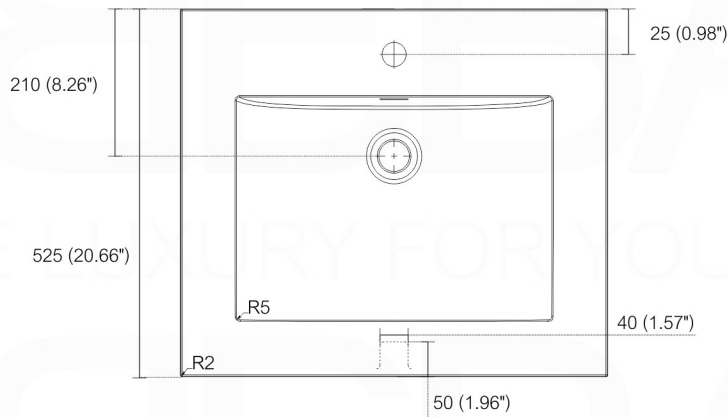

NUDO 24

Sink: SpainSink24

Dimensions:	width	depth	height
inches	23.62"	20.43"	34.48"
mm	600	519	876

NOTE: DIMENSIONS AND TECHNICAL DETAILS ARE SUBJECT TO CHANGE WITHOUT NOTICE

FRONT ELEVATION

SIDE ELEVATION

TOP ELEVATION

SQUARE SINK SPAIN 24"

. FRONT ELEVATION

. TOP ELEVATION

. SIDE ELEVATION

Pop-Up / P-trap Installation Instructions INSTALLATION GUIDE

FOR SINKS WITHOUT OVERFLOW
#SKU: P101N / P102N

FOR SINKS WITHOUT OVERFLOW
#SKU: P101 / P102