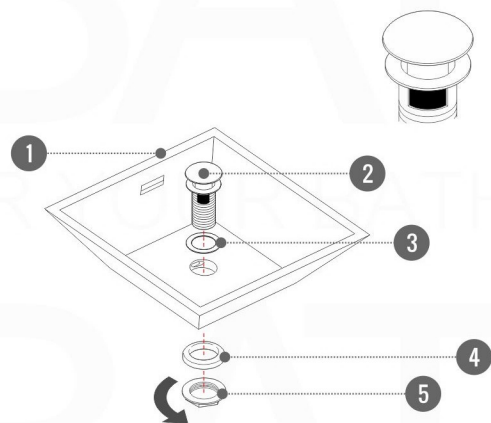

NUDO 24

Sink: SpainSink24

Dimensions:	width	depth	height
inches	23.62"	20.43"	34.48"
mm	600	519	876

NOTE: DIMENSIONS AND TECHNICAL DETAILS ARE SUBJECT TO CHANGE WITHOUT NOTICE

FRONT ELEVATION

SIDE ELEVATION

TOP ELEVATION

SQUARE SINK SPAIN 24"

. FRONT ELEVATION

. TOP ELEVATION

. SIDE ELEVATION

Pop-Up / P-trap Installation Instructions INSTALLATION GUIDE

FOR SINKS WITHOUT OVERFLOW
#SKU: P101N / P102N

FOR SINKS WITHOUT OVERFLOW
#SKU: P101 / P102