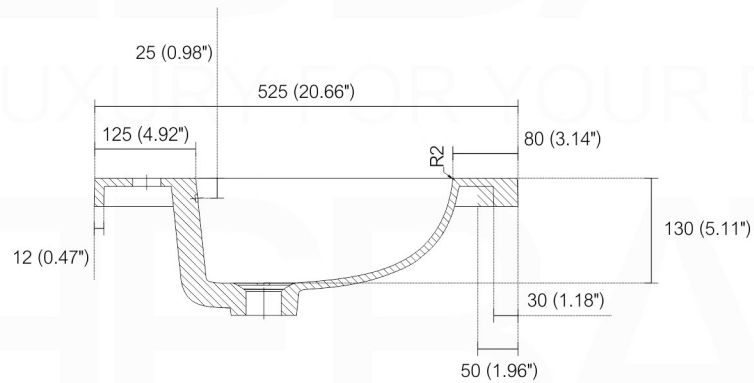

NUDO 24

Sink: SpainSink24

Dimensions:	width	depth	height
inches	23.62"	20.43"	34.48"
mm	600	519	876

NOTE: DIMENSIONS AND TECHNICAL DETAILS ARE SUBJECT TO CHANGE WITHOUT NOTICE

FRONT ELEVATION

SIDE ELEVATION

TOP ELEVATION

SQUARE SINK SPAIN 24"

. FRONT ELEVATION

. TOP ELEVATION

. SIDE ELEVATION

Pop-Up / P-trap Installation Instructions INSTALLATION GUIDE

FOR SINKS WITHOUT OVERFLOW
#SKU: P101N / P102N

FOR SINKS WITHOUT OVERFLOW
#SKU: P101 / P102