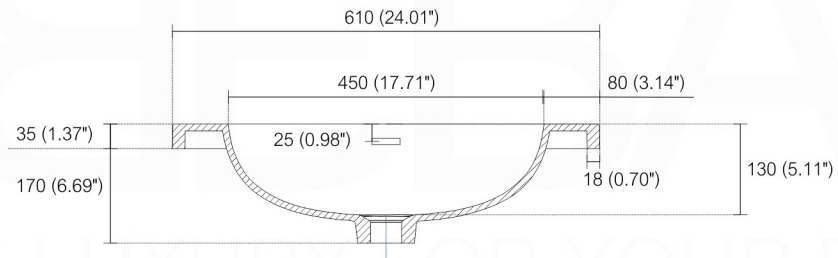

NUDO 24

Sink: SpainSink24

Dimensions:	width	depth	height
inches	23.62"	20.43"	34.48"
mm	600	519	876

NOTE: DIMENSIONS AND TECHNICAL DETAILS ARE SUBJECT TO CHANGE WITHOUT NOTICE

FRONT ELEVATION

SIDE ELEVATION

TOP ELEVATION

SQUARE SINK SPAIN 24"

. FRONT ELEVATION

. TOP ELEVATION

. SIDE ELEVATION

Pop-Up / P-trap Installation Instructions INSTALLATION GUIDE

FOR SINKS WITHOUT OVERFLOW
#SKU: P101N / P102N

FOR SINKS WITHOUT OVERFLOW
#SKU: P101 / P102