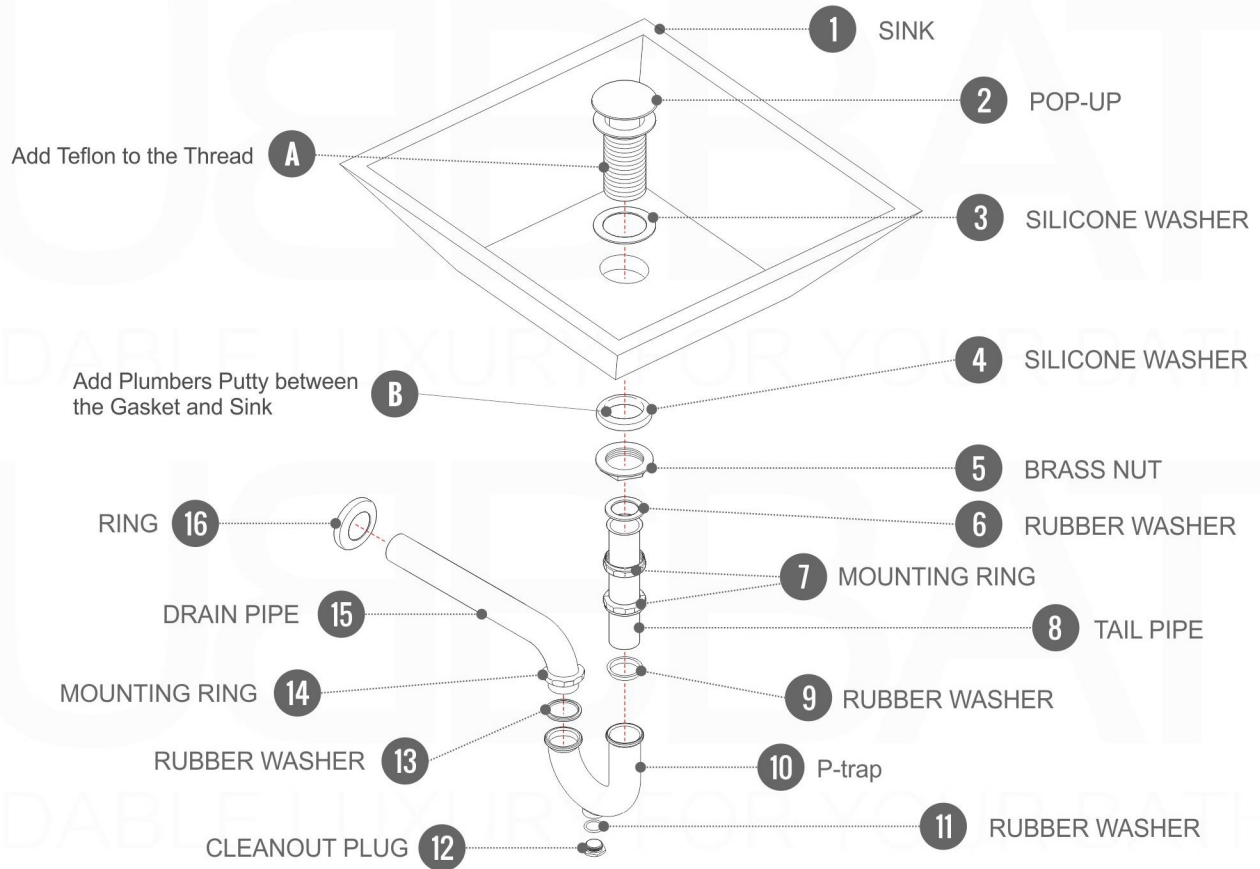

NUDO 24

Sink: SpainSink24

Dimensions:	width	depth	height
inches	23.62"	20.43"	34.48"
mm	600	519	876

NOTE: DIMENSIONS AND TECHNICAL DETAILS ARE SUBJECT TO CHANGE WITHOUT NOTICE

FRONT ELEVATION

SIDE ELEVATION

TOP ELEVATION

SQUARE SINK SPAIN 24"

. FRONT ELEVATION

. TOP ELEVATION

. SIDE ELEVATION

Pop-Up / P-trap Installation Instructions INSTALLATION GUIDE

FOR SINKS WITHOUT OVERFLOW
#SKU: P101N / P102N

FOR SINKS WITHOUT OVERFLOW
#SKU: P101 / P102

OR